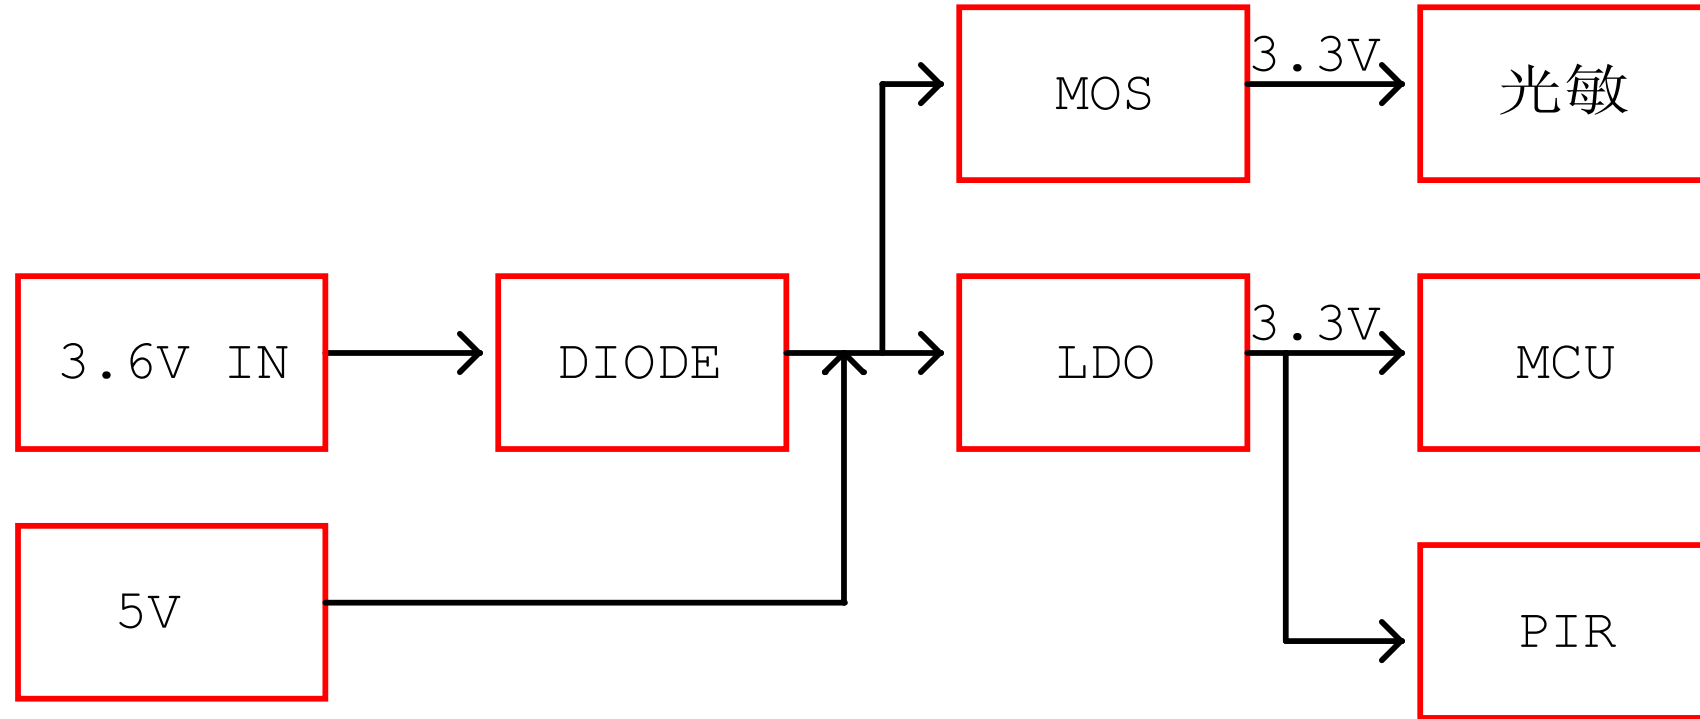

# BLOCK DIAGRAM

# POWER TREE

		<a href="https://www.camthink.ai">https://www.camthink.ai</a>	
Title		<b>PowerTree</b>	
Size A4	Project Name <b>NE301</b>	Rev 1.0	
Date: Monday, February 09, 2026	Sheet 2 of 3		