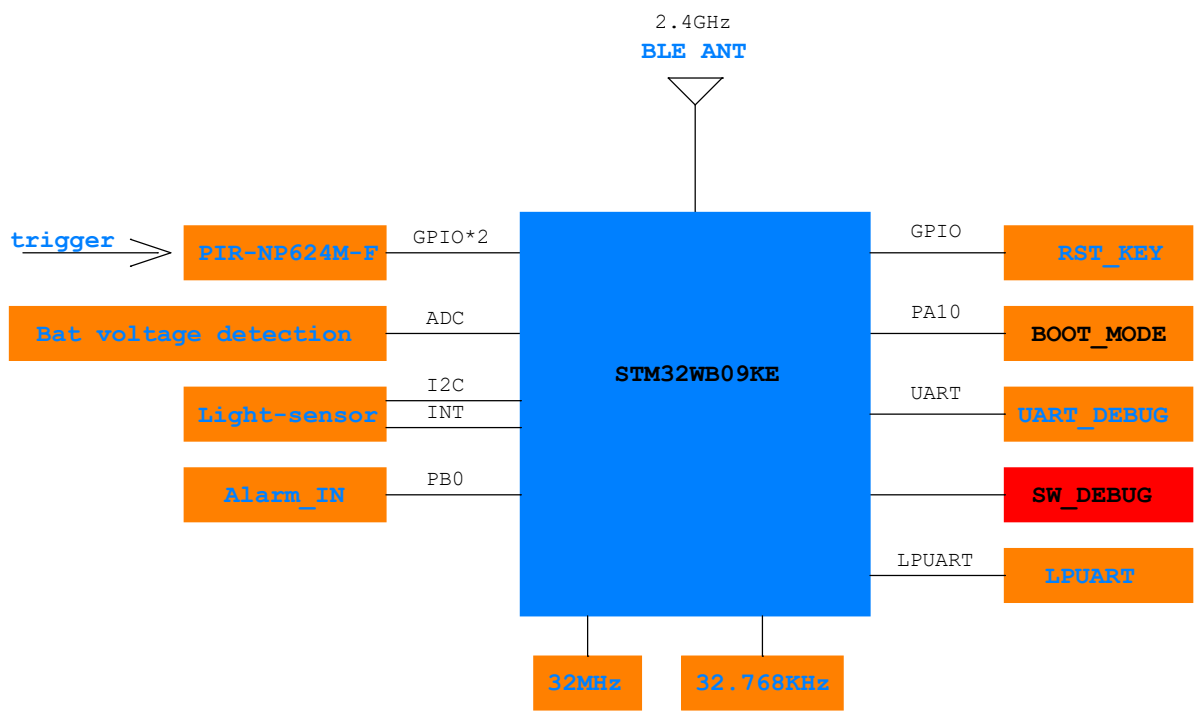

# BLOCK DIAGRAM

# POWER TREE

		<a href="https://www.camthink.ai">https://www.camthink.ai</a>	
Title		<b>PowerTree</b>	
Size A4	Project Name <b>NE301</b>	Rev 1.0	
Date: Monday, February 09, 2026	Sheet 2 of 3		